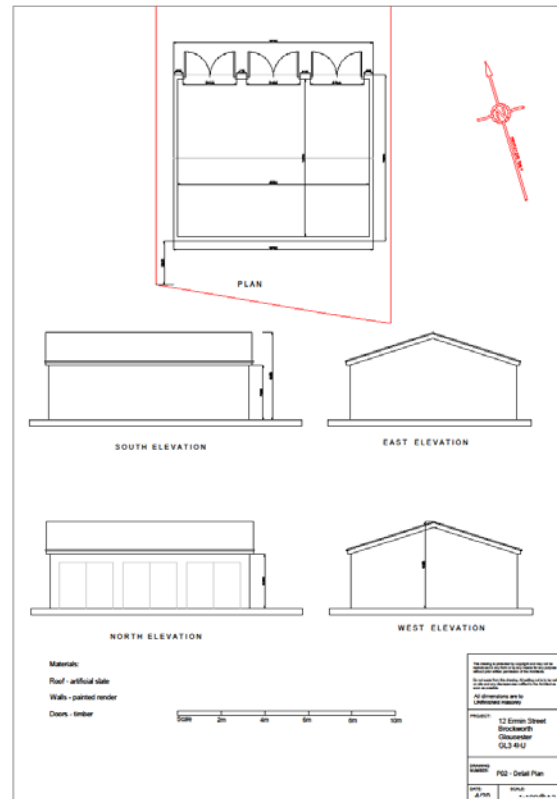

20/00331/FUL

Erection of a detached storage building

12 Ermin Street

Brockworth

Gloucester

Gloucestershire

GL3 4HJ

Site location plan

Block plan

Proposed elevations and floor plan

Site photos

Site photos

Site photo's