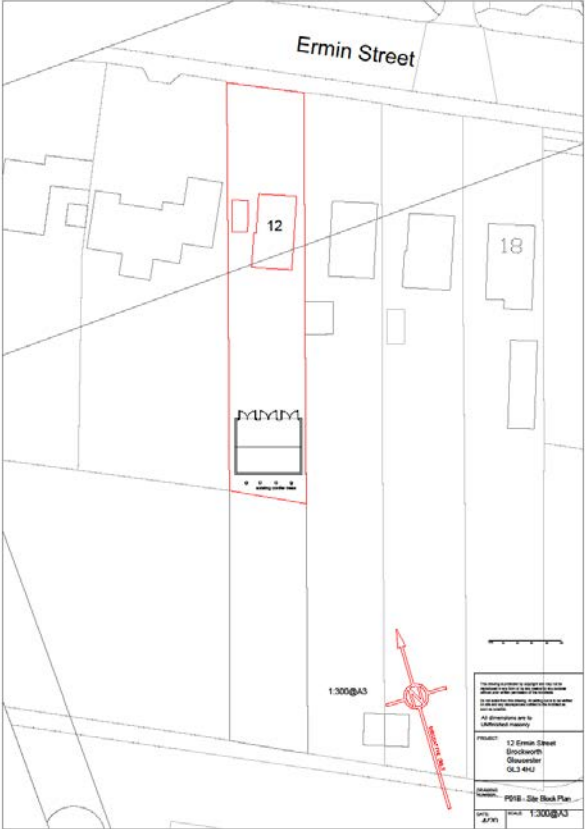

20/00331/FUL

Erection of a detached storage building

12 Ermin Street

Brockworth

Gloucester

Gloucestershire

GL3 4HJ

Site location plan

Block plan

Proposed elevations and floor plan

Site photos

Site photos

Site photo's