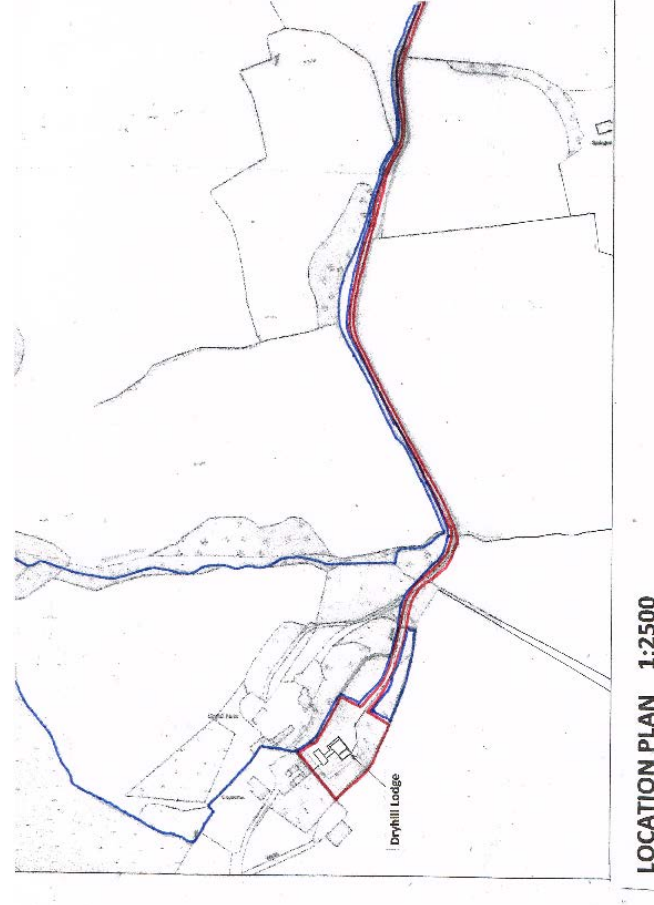

20/00669/FUL

Erection of a two storey side extension

The Lodge

Dryhill Farm

Crickley Hill

Witcombe

Gloucester

Gloucestershire

GL53 9QR

Site plan

Existing Elevations and floor plans

Proposed elevations and floor plans

Photographs

Photographs