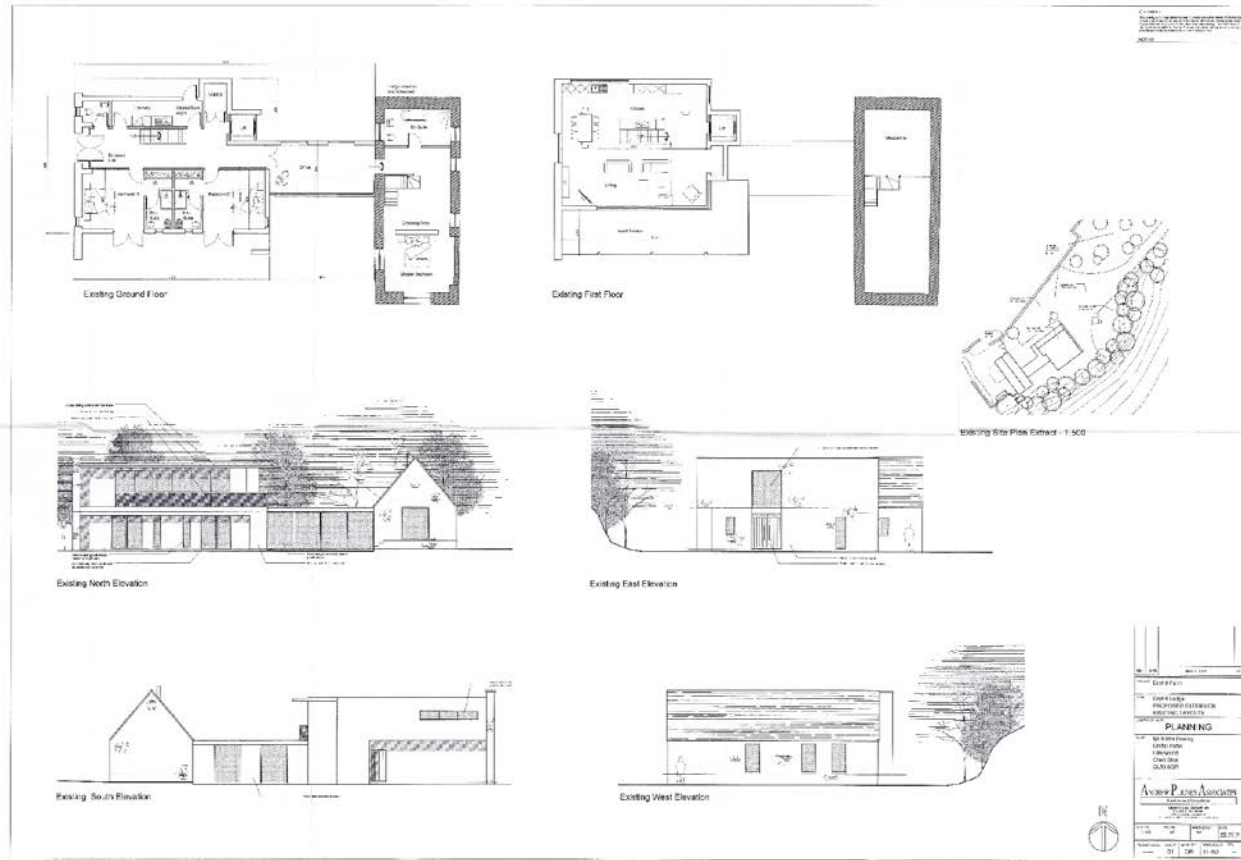

20/00669/FUL

Erection of a two storey side extension

The Lodge

Dryhill Farm

Crickley Hill

Witcombe

Gloucester

Gloucestershire

GL53 9QR

Site plan

Existing Elevations and floor plans

Proposed elevations and floor plans

Photographs

Photographs